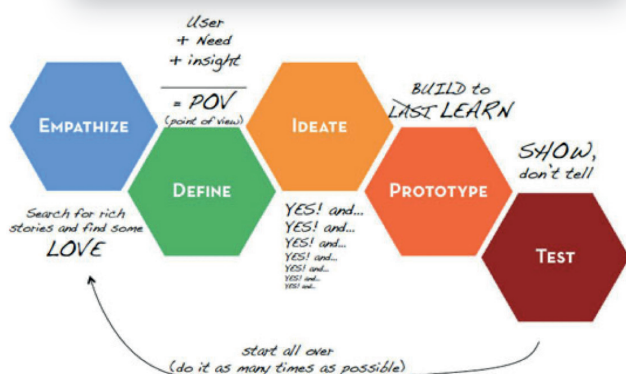

SPRING 2025

INTERNATIONAL PROGRAMME
SOCIO-EDUCATIONAL CARE WORK

BE BETTER PREPARED FOR THE CHALLENGES OF YOUR FUTURE CAREER

- course programme with local and international students
- Introduction days with all incoming UCLL students to help you settle in
- offered at the Social Work Campus (campus Oude Luikerbaan) Hasselt, a multicultural and euro-regional environment, a warm international place to study

UNIVERSITY COLLEGES LEUVEN-LIMBURG

- in association with the KULeuven, one of the oldest and well known universities in Europe
- offers an unique opportunity to question the status quo and make room for innovation.

<https://www.visithasselt.be/en>

More information?
Stijn Callewaert — Stijn.callewaert@ucll.be
Griet t'Servranckx — griet.tservranckx@ucll.be

STUDY MODULE SPRING SEMESTER	
TOPICS	CREDITS
Current Issues in Social Work	6
Learning group Authentic Professional	6
Youth Criminology and Psychopathology	6
Design Thinking	6
Dutch Language and culture	3
International Activity in Socio-Educational Care Work S2	3
European University: I Living Lab 2	3

18 CREDITS

Specific focus on **social work and socio-educational care topics**. You'll not only be attending courses, but you'll also be immersed in experiential learning. That means that you travel with a group of students according to a road book that you create as a group. You try to find the boundaries of you comfort zone. Extra clothes and a backpack are necessary for hiking and outdoor activities during that week".

You are expected to register for the subjects Current Issues, Learning group and Youth criminology and combine them at will with any of the other subjects.